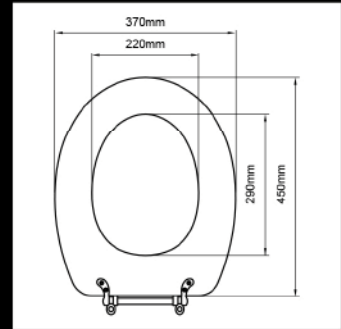

Preferred Hinges:
J-SC, J-TI, J-XJ, J-TM, J-BU, J-XB

M60
Soft-close Elongated Beveled Molded Wood Seat

Preferred Hinges:
J-SJ