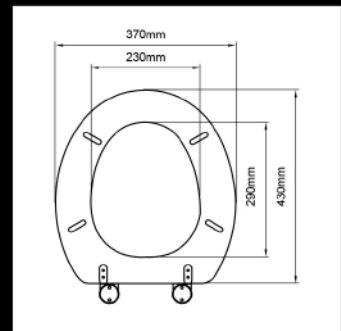

M54
Classic Beveled Molded Wood Seat

Preferred Hinges:
J-XJ, J-XB

M61
Turtle Design Molded Wood Seat

Preferred Hinges:
J-XJ, J-XB

M35
Rope Design Molded Wood Seat

Preferred Hinges:
J-XJ, J-XB, J-SC, J-TI

M58
Elongated Round Molded Wood Seat