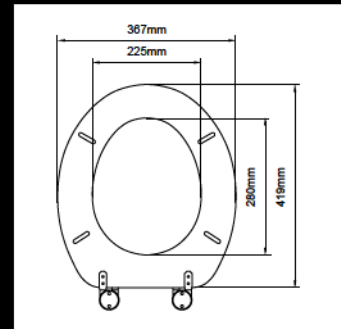

M21
Classic Molded Wood Seat

Preferred Hinges:
J-XJ, J-SL, J-BU, J-XB