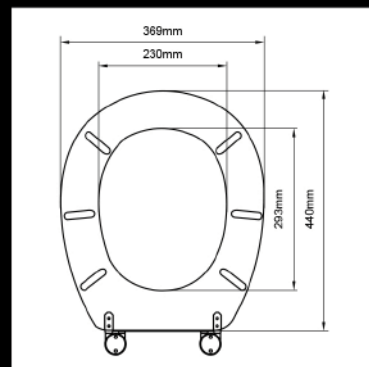

PM99
Resin wrapping MDF Cover Seat

Preferred Hinges:
J-XJ, J-TZ

18"

PM48
Resin wrapping MDF Cover Seat

Preferred Hinges:
J-XJ, J-TZ

19"

PM10
Resin wrapping MDF Cover Seat

Preferred Hinges:
J-XJ, J-TZ