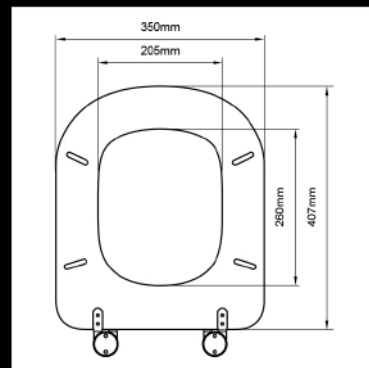

17"

PM99
Resin wrapping MDF Cover Seat

Preferred Hinges:
J-XJ, J-TZ

18"

PM48
Resin wrapping MDF Cover Seat

Preferred Hinges:
J-XJ, J-TZ

19"

PM10
Resin wrapping MDF Cover Seat

Preferred Hinges:
J-XJ, J-TZ