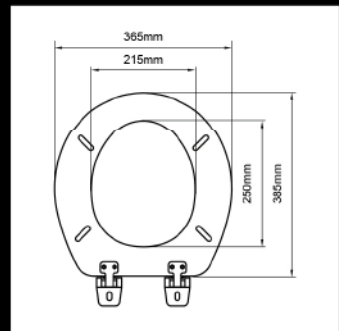

M81
Sketchy Molded Wood Seat

Preferred Hinges:
J-SB, J-SA, J-SC, J-XJ

M70
Soft-close Thin Molded Wood Seat

Preferred Hinges:
J-SJ

M59
Soft-close Beveled Molded Wood Seat

Preferred Hinges:
J-SJ

18"

M12
Classic Molded Wood Seat