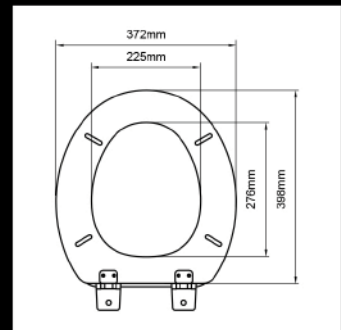

Preferred Hinges:
J-SA, J-SC, J-XJ

M18
Universal Molded Wood Seat

Preferred Hinges:
J-SA, J-SC, J-XJ, J-XB

M10
Classic Beveled Molded Wood Seat

Preferred Hinges:
J-SK, J-SC, J-XB, J-XJ, J-BU

M13
Classic Beveled Molded Wood Seat