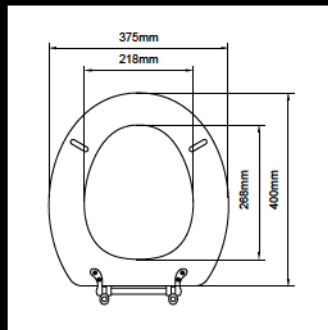

M26
Seashore Design Sculpted Molded Wood Seat

Preferred Hinges:
J-SB, J-SC, J-XJ, J-XB, J-TI

M45
Rope Design Molded Wood Seat

Preferred Hinges:
J-TI, J-SC, J-XJ, J-XB

M46
Creek Design Molded Wood Seat

Preferred Hinges:
J-SC, J-TI, J-XJ, J-XB