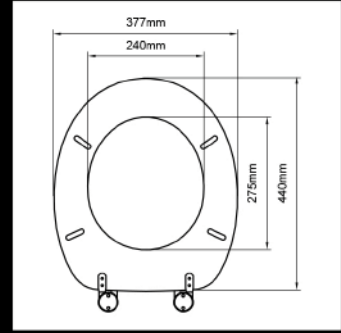

Preferred Hinges:
J-XJ, J-TM, J-BU, J-XB, J-XE, J-TG

M15
Classic Molded Wood Seat

Preferred Hinges:
J-XJ, J-TM, J-BU, J-XB, J-XE, J-TH

M19
Classic Molded Wood Seat

Preferred Hinges:
J-XJ, J-XH, J-TM, J-BU, J-XB, J-XE, J-TH