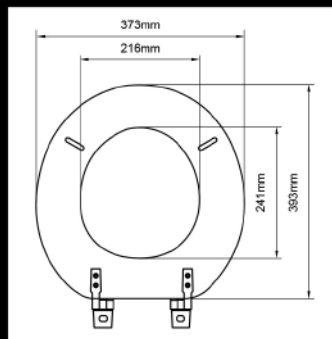

S02
Soft Cushioned Toilet Seat with MDF

Preferred Hinges:
J-SB