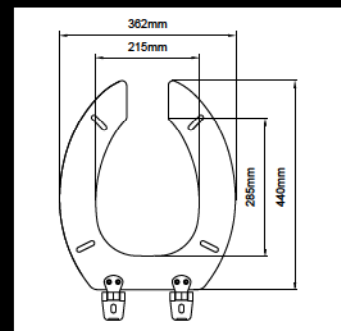

Preferred Hinges:
J-SB, J-SC, J-XP

M14
Elongated Beveled Molded Wood Seat

Preferred Hinges:
J-TI, J-SB, J-SC, J-XB

M140
Open-front Elongated Beveled Molded Wood Seat

Preferred Hinges:
J-SB, J-SC, J-XB, J-TI, J-XJ