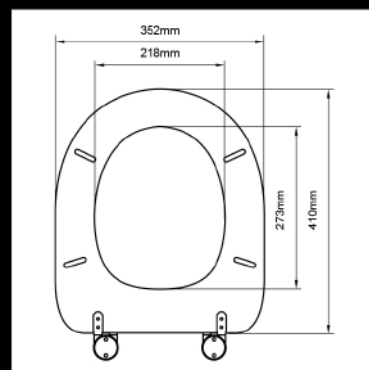

PM99
Resin wrapping MDF Cover Seat

Preferred Hinges:
J-XJ, J-TZ

18"

PM48
Resin wrapping MDF Cover Seat

Preferred Hinges:
J-XJ, J-TZ

19"

PM10
Resin wrapping MDF Cover Seat

Preferred Hinges:
J-XJ, J-TZ