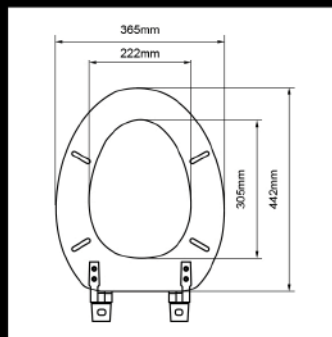

S04
Elongated Soft Cushioned Toilet Seat with MDF

Preferred Hinges:
J-SB