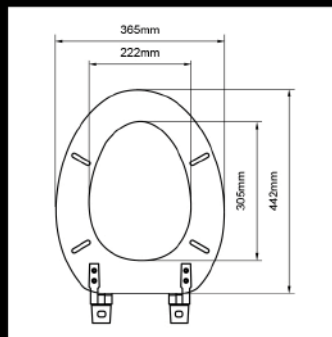

17"

S01
Soft Cushioned Toilet Seat with Plastic Board

Preferred Hinges:
J-SB

S02
Soft Cushioned Toilet Seat with MDF

Preferred Hinges:
J-SB

19"

S03
Elongated Soft Cushioned Toilet Seat with Plastic Board

Preferred Hinges:
J-SB

S04
Elongated Soft Cushioned Toilet Seat with MDF

Preferred Hinges:
J-SB