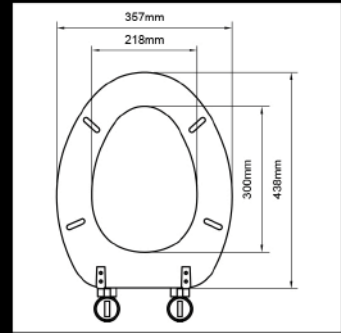

M24
Premium Elongated Beveled Molded Wood Seat

Preferred Hinges:
J-SB, J-SC, J-XB

M64
Moon Design Molded Wood Seat

Preferred Hinges:
J-SS1, J-SS2

M80
Elongated Sketchy Molded Wood Seat

Preferred Hinges:
J-SB, J-SC, J-SA