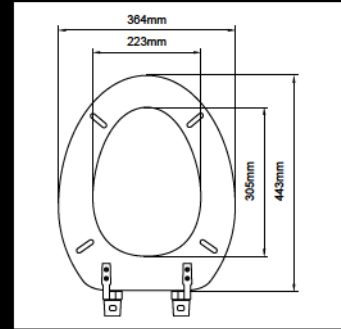

M14
Elongated Beveled Molded Wood Seat

Preferred Hinges:
J-TI, J-SB, J-SC, J-XB