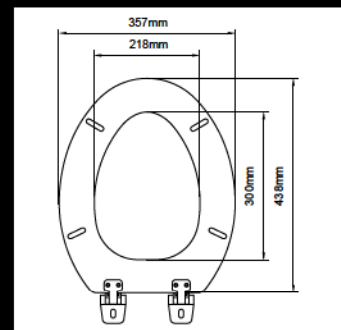

M64
Moon Design Molded Wood Seat

Preferred Hinges:
J-SS1, J-SS2