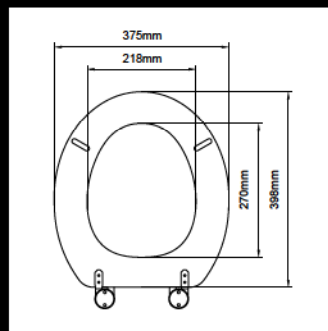

M26
Seashore Design Sculpted Molded Wood Seat

Preferred Hinges:
J-SB, J-SC, J-XJ, J-XB, J-TI

M45
Rope Design Molded Wood Seat

Preferred Hinges:
J-TI, J-SC, J-XJ, J-XB

M46
Creek Design Molded Wood Seat

Preferred Hinges:
J-SC, J-TI, J-XJ, J-XB