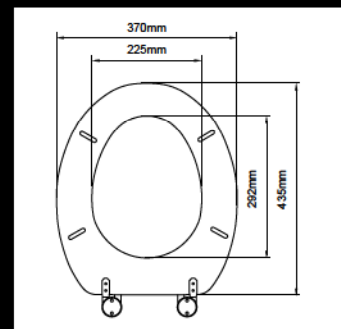

Preferred Hinges:
J-XJ, J-TM, J-BU, J-XB

M86
Classic Molded Wood Seat

Preferred Hinges:
J-XJ, J-TM, J-BU, J-XB

M21
Classic Molded Wood Seat

Preferred Hinges:
J-XJ, J-SL, J-BU, J-XB

M16
Classic Molded Wood Seat