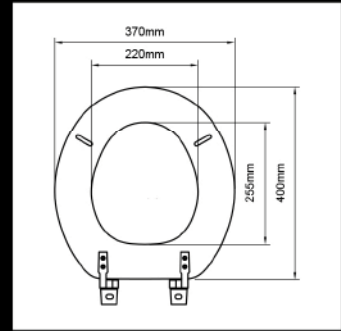

Preferred Hinges:
J-SA, J-SC, J-XJ

M18
Universal Molded Wood Seat

Preferred Hinges:
J-SA, J-SC, J-XJ, J-XB

M10
Classic Beveled Molded Wood Seat

Preferred Hinges:
J-SK, J-SC, J-XB, J-XJ, J-BU

M13
Classic Beveled Molded Wood Seat