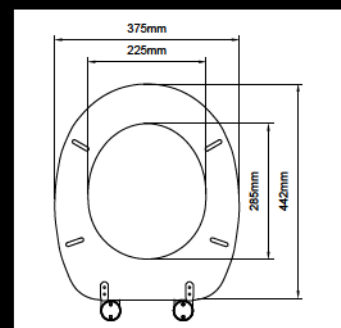

Preferred Hinges:
J-XJ, J-TM, J-BU, J-XB, J-XE, J-TH