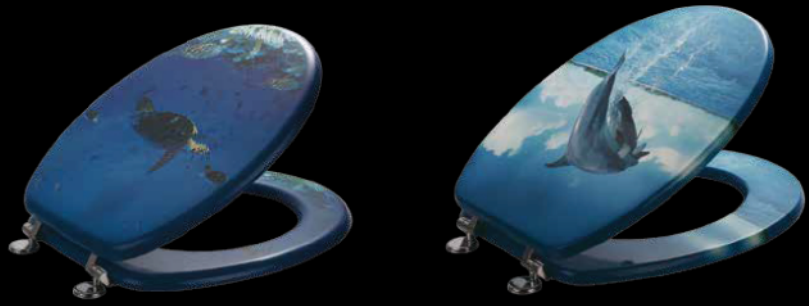

Preferred Hinges:
J-SB

S04
Elongated Soft Cushioned Toilet Seat with MDF

Preferred Hinges:
J-SB

Printed Series Toilet Seat

we always strive for a perfect combination of styling and innovation. Three of the primary printing technologies, known as thermal transfer, water transfer, and silk screen, are available in our specially designed workshop. These methods further enhance our ability to fulfill more customized designs.