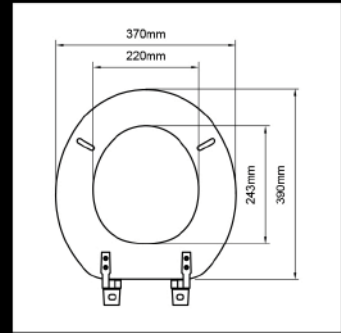

M01
Universal Molded Wood Seat

Preferred Hinges:
J-SA, J-SC, J-XJ