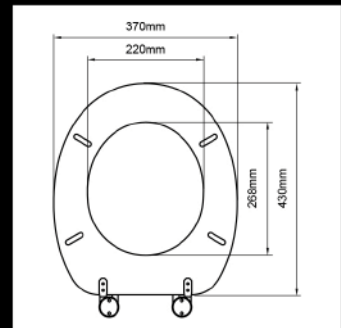

18"

TM52
Veneer HDF Cover Seat

Preferred Hinges:
J-XJ, J-BU, J-XX, J-TZ, J-TM

19"

TM53
Veneer HDF Cover Seat

Preferred Hinges:
J-XP, J-TI, J-XC, J-XJ

Resin Series Toilet Seat

17"