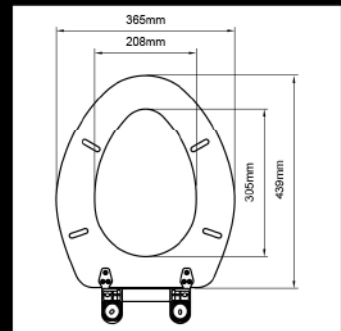

M80
Elongated Sketchy Molded Wood Seat

Preferred Hinges:
J-SB, J-SC, J-SA

M56
Creek Design Molded Wood Seat

Preferred Hinges:
J-SC, J-TI, J-XJ, J-TM, J-BU, J-XB

M60
Soft-close Elongated Beveled Molded Wood Seat

Preferred Hinges:
J-SJ