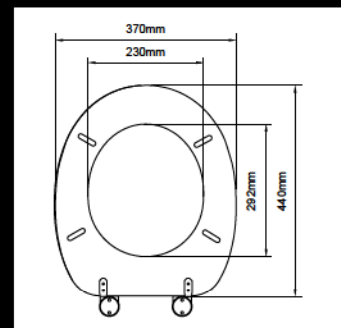

Preferred Hinges:
J-XJ, J-TM, J-BU, J-XB, J-XE, J-TG

M15
Classic Molded Wood Seat