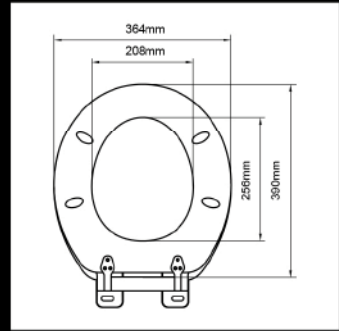

M59
Soft-close Beveled Molded Wood Seat

Preferred Hinges:
J-SJ