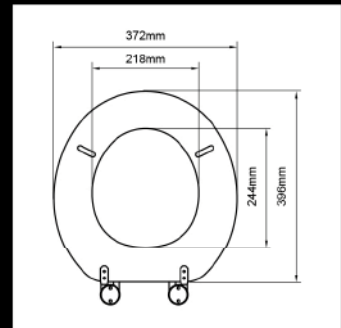

18"

TM52
Veneer HDF Cover Seat

Preferred Hinges:
J-XJ, J-BU, J-XX, J-TZ, J-TM

19"

TM53
Veneer HDF Cover Seat

Preferred Hinges:
J-XP, J-TI, J-XC, J-XJ

Resin Series Toilet Seat

17"