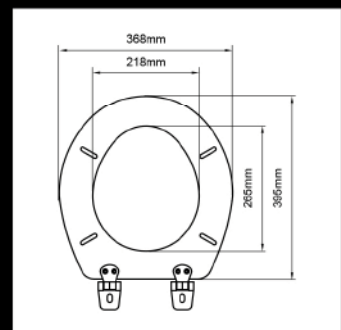

Preferred Hinges:
J-SB, J-SC, J-XP, J-XJ

M01
Universal Molded Wood Seat

Preferred Hinges:
J-SA, J-SC, J-XJ

M18
Universal Molded Wood Seat

Preferred Hinges:
J-SA, J-SC, J-XJ, J-XB

M10
Classic Beveled Molded Wood Seat

Preferred Hinges:
J-SK, J-SC, J-XB, J-XJ, J-BU

M13
Classic Beveled Molded Wood Seat

Preferred Hinges:
J-SB, J-SC, J-XB, J-XC, J-TI