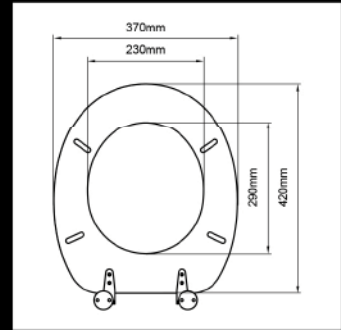

M35
Rope Design Molded Wood Seat

Preferred Hinges:
J-XJ, J-XB, J-SC, J-TI