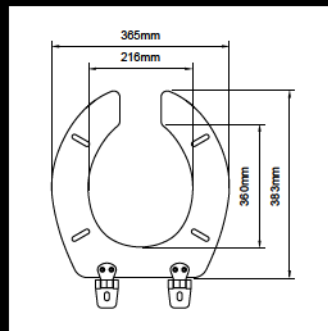

M23
Premium Beveled Molded Wood Seat

Preferred Hinges:
J-SB, J-SC, J-XB, J-XJ