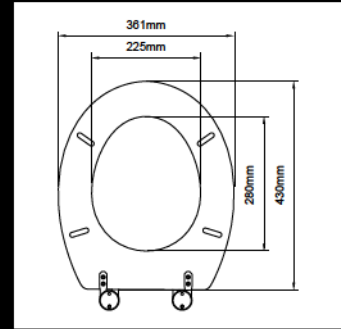

M86
Classic Molded Wood Seat

Preferred Hinges:
J-XJ, J-TM, J-BU, J-XB