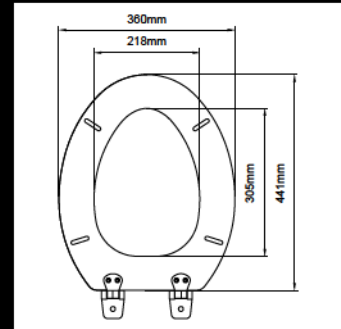

M140
Open-front Elongated Beveled Molded Wood Seat

Preferred Hinges:
J-SB, J-SC, J-XB, J-TI, J-XJ