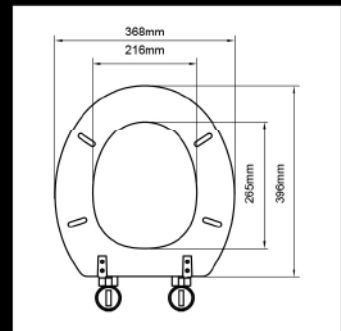

Preferred Hinges:
J-SA, J-SC, J-XJ

M18
Universal Molded Wood Seat

Preferred Hinges:
J-SA, J-SC, J-XJ, J-XB

M10
Classic Beveled Molded Wood Seat

Preferred Hinges:
J-SK, J-SC, J-XB, J-XJ, J-BU

M13
Classic Beveled Molded Wood Seat