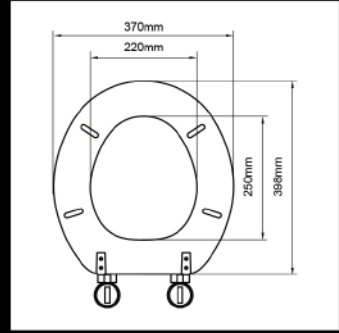

M70
Soft-close Thin Molded Wood Seat

Preferred Hinges:
J-SJ