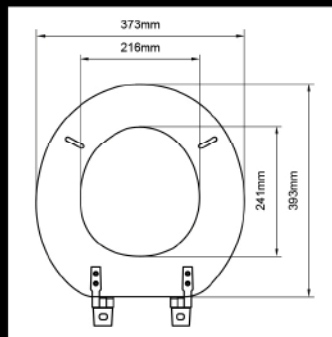

Soft Series Toilet Seat

17"

S01
Soft Cushioned Toilet Seat with Plastic Board

Preferred Hinges:
J-SB

S02
Soft Cushioned Toilet Seat with MDF

Preferred Hinges:
J-SB

19"

S03
Elongated Soft Cushioned Toilet Seat with Plastic Board