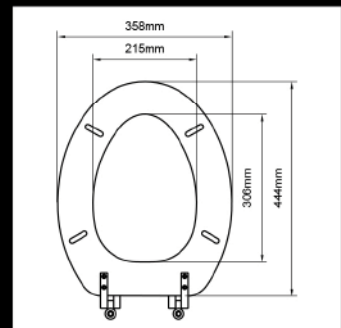

18"

TM52
Veneer HDF Cover Seat

Preferred Hinges:
J-XJ, J-BU, J-XX, J-TZ, J-TM

19"

TM53
Veneer HDF Cover Seat

Preferred Hinges:
J-XP, J-TI, J-XC, J-XJ

Resin Series Toilet Seat

17"