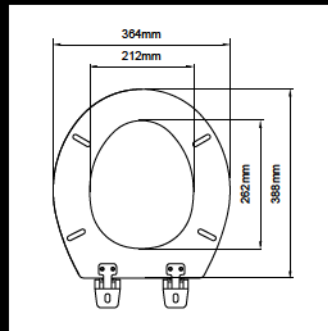

M26
Seashore Design Sculpted Molded Wood Seat

Preferred Hinges:
J-SB, J-SC, J-XJ, J-XB, J-TI

M45
Rope Design Molded Wood Seat

Preferred Hinges:
J-TI, J-SC, J-XJ, J-XB

M46
Creek Design Molded Wood Seat

Preferred Hinges:
J-SC, J-TI, J-XJ, J-XB