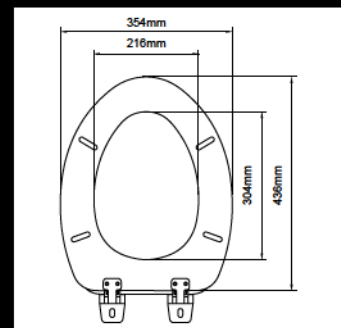

M58
Elongated Round Molded Wood Seat

Preferred Hinges:
J-SB, J-SC, J-XP

M14
Elongated Beveled Molded Wood Seat

Preferred Hinges:
J-TI, J-SB, J-SC, J-XB

M140
Open-front Elongated Beveled Molded Wood Seat

Preferred Hinges:
J-SB, J-SC, J-XB, J-TI, J-XJ

M24
Premium Elongated Beveled Molded Wood Seat

Preferred Hinges:
J-SB, J-SC, J-XB

M64
Moon Design Molded Wood Seat

Preferred Hinges:
J-SS1, J-SS2