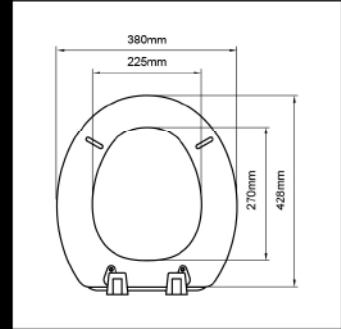

M61
Turtle Design Molded Wood Seat

Preferred Hinges:
J-XJ, J-XB