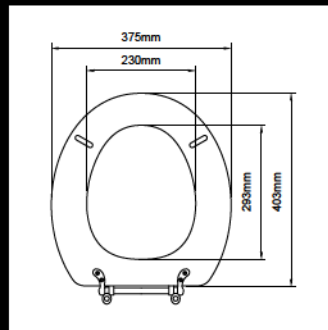

M26
Seashore Design Sculpted Molded Wood Seat

Preferred Hinges:
J-SB, J-SC, J-XJ, J-XB, J-TI

M45
Rope Design Molded Wood Seat

Preferred Hinges:
J-TI, J-SC, J-XJ, J-XB

M46
Creek Design Molded Wood Seat

Preferred Hinges:
J-SC, J-TI, J-XJ, J-XB